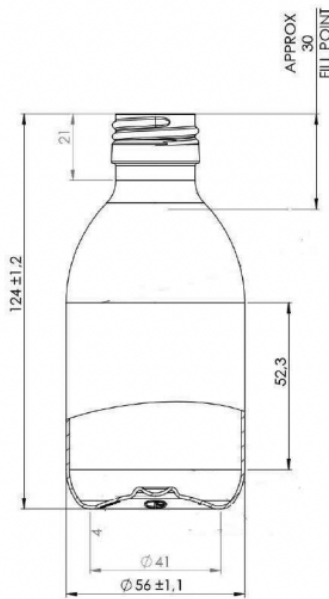

Gatsby 200

General info

Item no. (SKU):	LS101071910101
Family / Range:	Gatsby
Capacity:	200ml
Neck:	28 ROPP
Shape:	Round
Material:	PET
Weight:	21
Colour:	All colours available
Suggested label size:	
Country of origin:	Lithuania

Packaging info

Packed in boxes

Box dimensions (mm):	594 x 394 x 448
Quantity per box (pcs):	
Boxes per pallet (pcs):	20
Quantity per pallet (pcs):	
Net weight (kg):	
Gross weight (kg):	
Pallet height (mm):	2400

Packed in PE bags on trays (Full pallet)

Tray dimensions (mm):	1200 x 800 x 50
Quantity per tray (pcs):	298
Quantity per PE bag (pcs):	149
PE bags per tray (pcs):	2
Trays per pallet (pcs):	18
Quantity per pallet (pcs):	5364
Net weight (kg):	113
Gross weight (kg):	133
Pallet height (mm):	2400